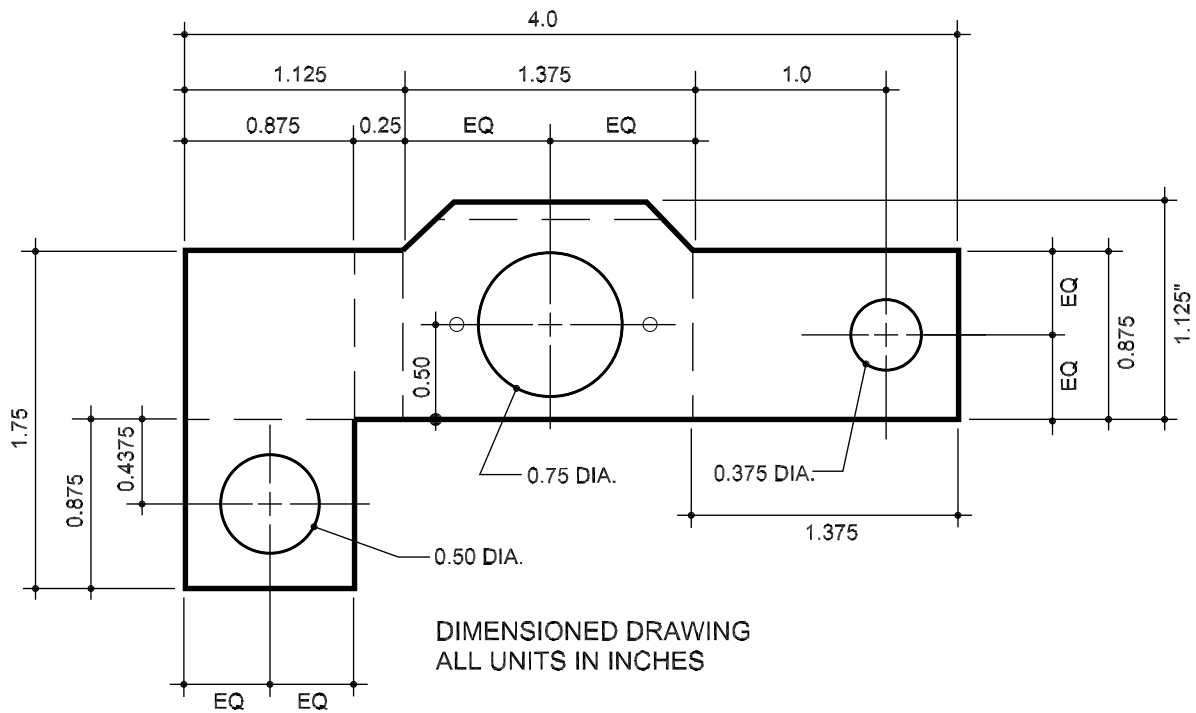

TOP VIEW

TUBE SOCKET BRACKET FOR
ARON NELSON'S "SHAKA TUBE"
DESIGNED BY PAUL MAROSSY 9/1/04