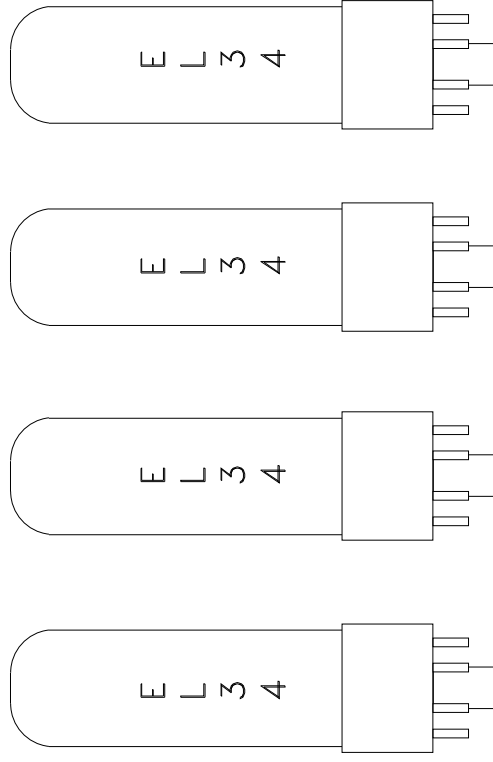

RECTIFIER

PHASE
SPLITTER

POWER TUBES

SEYMOUR DUNCAN
CONVERTIBLE 100 TUBE CHART