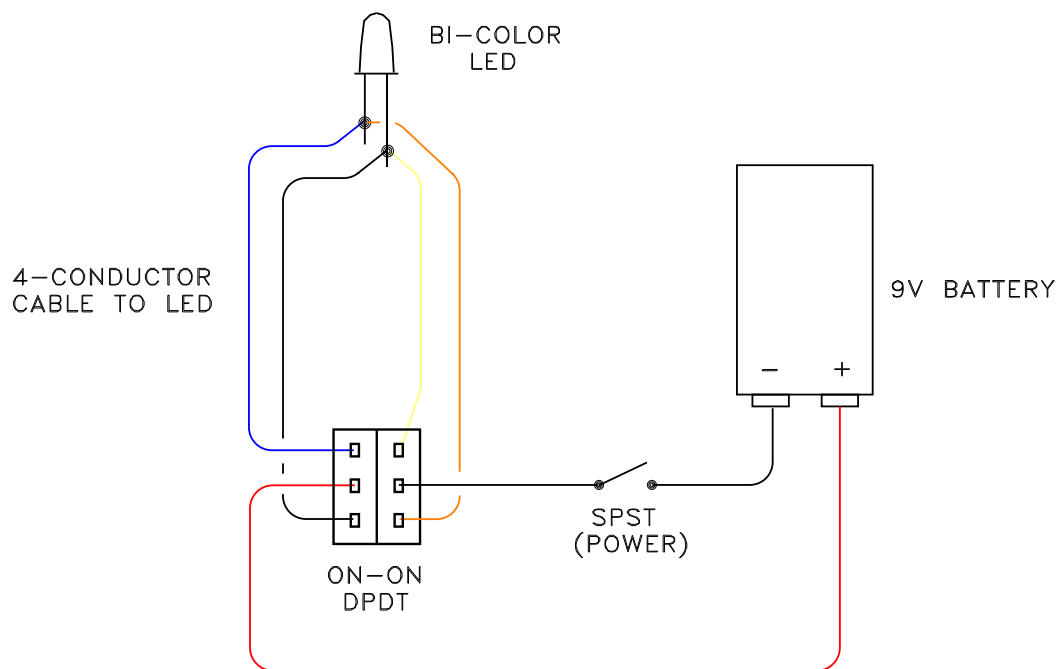

BYPASS BOX WIRING

REVERSING LED WIRING
